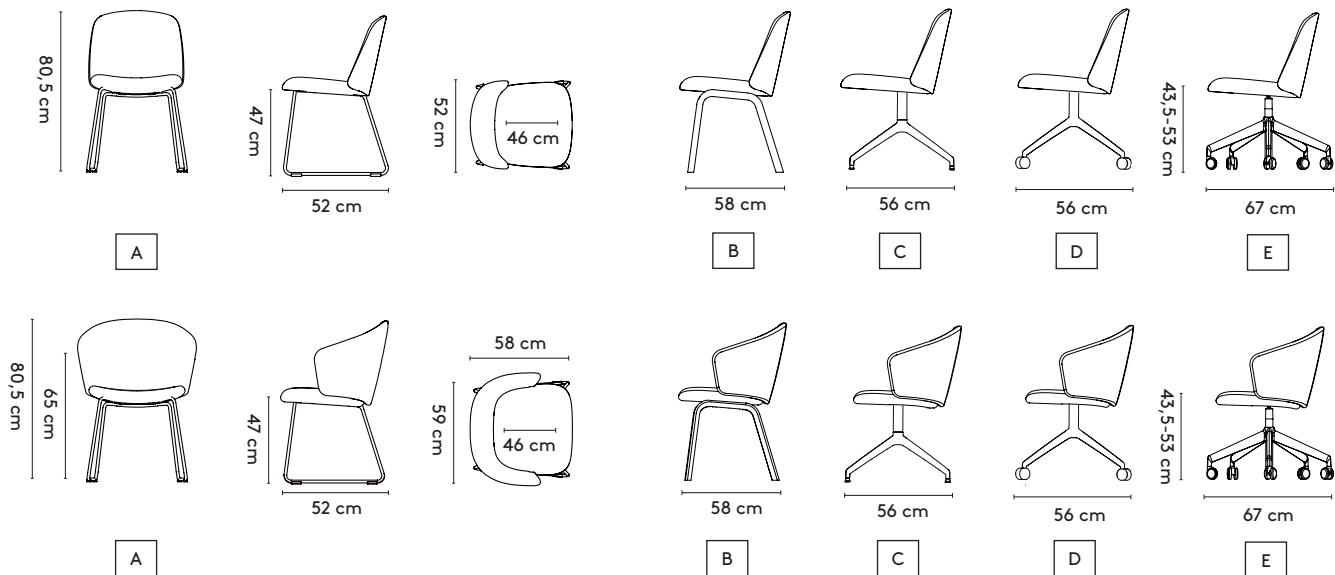

product

designer

year

1 Close

Gudmundur Ludvik

2016-2019

2 Standard

3

Materials

Seat: fabric or leather

Frame:

B. beech laminate with oak top layer

C. 4 feet central base (swivel) on feet: polished aluminum, epoxy lacquer on aluminum, epoxy fine texture on aluminum

D. 4 feet central base (fixed) on castors: polished aluminum, epoxy lacquer on aluminum, epoxy fine texture on aluminum

E. 5 feet central base (swivel, height adjustable) on castors: polished aluminum, epoxy lacquer on aluminum, epoxy fine texture on aluminum

Materialen

Kuip: stof of leder

Onderstel:

B. beuken laminaat met eiken toplaag

C. 4 teens centrale voet (draaibaar) op pootjes: gepolijst aluminium, epoxylak op aluminium, epoxy fine texture op aluminium

D. 4 teens centrale voet (vast) op wielen: gepolijst aluminium, epoxylak op aluminium, epoxy fine texture op aluminium

E. 5 teens centrale voet (draaibaar met gasveer) op wielen: gepolijst aluminium, epoxylak op aluminium, epoxy fine texture op aluminium

Materialien

Sitz: Stoff oder Leder

Untergestell:

B. Buche Laminat mit Eiche Oberbeschichtung

C. 4 Bein Zentralfuss (drehbar) auf Füße: poliertes Aluminium, Epoxylack auf Aluminium, Epoxy fine texture auf Aluminium

D. 4 Bein Zentralfuss (fest) auf Rollen: poliertes Aluminium, Epoxylack auf Aluminium, Epoxy fine texture auf Aluminium

E. 5 Bein Zentralfuss (drehbar mit Gasfeder) auf Rollen: poliertes Aluminium, Epoxylack auf Aluminium, Epoxy fine texture auf Aluminium

4

Finishes

All Arco colors and finishes for the mentioned materials

Afwerkingen

Alle Arco kleuren en lakafwerkingen voor de genoemde materialen

Ausführungen

Alle Arco Farben und Ausführungen für die genannte Materialien

5

Additional information

Seat in different material optional (fabric or leather)

Aanvullende informatie

Zitting in ander materiaal mogelijk (stof of leder)

Weitere Informationen

Sitz in einer anderen Material möglich (stoff oder Leder)