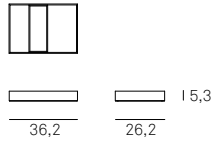

prijs / price

€ 2850,-

material / colour

front lacquer - 341 ash
 top and plinth lacquer - 341 ash
 bodies lacquer - 641 olive
 grip and strip lacquer - 301 black
 drawer bodies oak

Interieur bakjes

afmeting / measurement