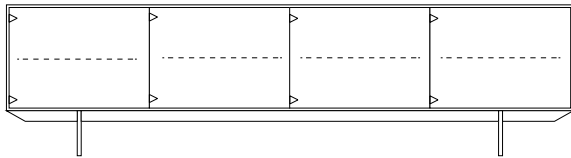

joost
selection
2019

NOON cupboard

NOON combination JS026R

NOON combination JS026B

NOON combination JS026Y

afmeting / measurement

212

45