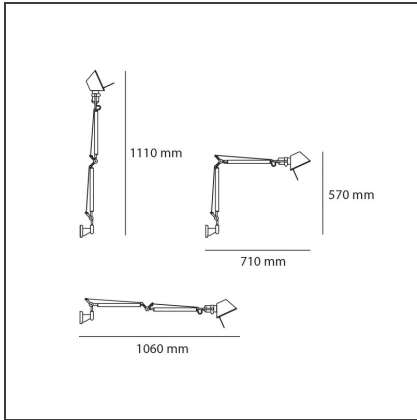

TECHNICAL DRAWINGS

FEATURES

Article Code:	A0056W00	Material:	Aluminium
Colour:	Aluminium	Series:	Design
Installation:	Wall		

DIMENSIONS

Length:	cm 71	Max Extension Length:	cm 106
Height:	cm 57		
Max Extension Height:	cm 111		

INCLUDED SOURCES

Category:	LED	Color temperature (K):	2700K
Number:	1	CRI:	90
Watt:	10W		
Type:	0		
Class:	A		

LUMINAIRE

Watt:	10W	Delivered lumens output (lm):	593lm
Voltage:	220V-240V	CCT:	2700K
		Efficiency:	70%
		Efficacy:	59.3lm/W
		CRI:	90
		Dimmer Typology:	Microswitch Dimmer

Notes

Complete lamp consists of body lamp + accessories