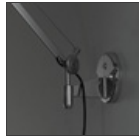

## DESCRIPTION

Cantilevered arms in polished aluminium; diffuser in anodised aluminium; joints and wall support in polished aluminium. System of spring balancing. The code refers to the luminaire's body only

## Notes

Complete lamp consists of body lamp + accessories

**ACCESSORIES**

---

TOLOMEO  
SUPPORTO  
PARETE NEW  
A025150