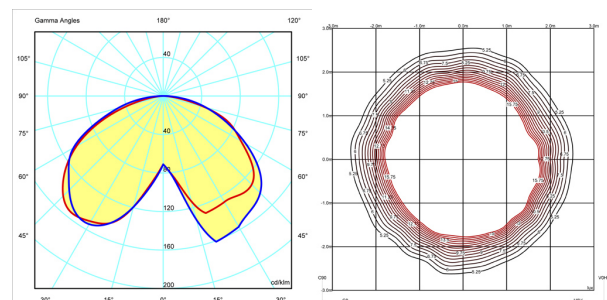

Installation and assembly

Please, see the installation manual

Light distribution

Indirect lighting

Lamp that emits an upward or backward beam that is reflected by the ceiling or wall.

Photometric data

Certificates