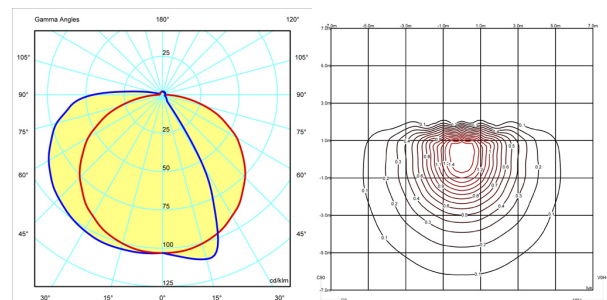

Photometric data