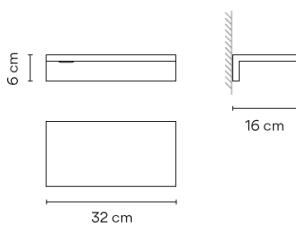

Finish

6035-14 Matt dark-brown lacquer (RAL 8019)

6035-93 White (RAL 9016)

Sketch

Electrical characteristics

1 x LED STRIP 24V 1,63W

Total 1.6 W

A

VIBIA

Light source: 2700K CRI >80 132 lm 81 lm/W

Fixture: 94 lm 58 lm/W

Driver included: CV - Constant Voltage 220-240V 50Hz

Electronic dimming NO DIMMING

Physical characteristics

1 Box / 0.21 x 0.21 x 0.48 m. / Vol. 0.0211 m³ /

Gross weight 2.2 kg. / Net weight 2.0 kg.

Installation and assembly

Please, see the installation manual

Light distribution

Indirect lighting

Lamp that emits an upward or backward beam that is reflected by the ceiling or wall.