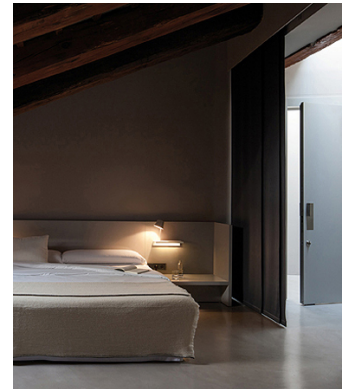

Electrical characteristics

1 x LED STRIP 24V 1,63W

Total 1.6 W

A

VIBIA