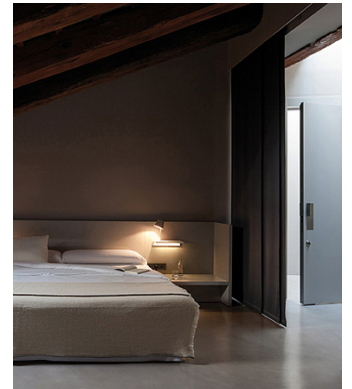

SUITE

Design by Jordi Vilardell & Meritxell Vidal.

VIBIA

Reference

6040.

Application

Wall Lamps

Installation type

Surface

Description

Suite is a wall lamp that boasts different functions, where matter and light are integrated in a single body. Suite houses a stand as well as LED lighting. Designed by Jordi Vilardell & Meritxell Vidal. Available in two finishes: dark brown and white.

Diffuser

Shiny opal triplex blown-glass diffuser

Materials

Shelf: Aluminum
Diffuser: Polycarbonate
Lid: Steel

Finish

6040-14 Matt dark-brown lacquer (RAL 8019)

6040-93 White (RAL 9016)

Sketch

Electrical characteristics

1 x LED 4,48W 350mA

Total 4.5 W

Light source: 2700K CRI >80 490 lm 109 lm/W

Fixture: 310 lm 69 lm/W

Driver included: CC - Constant Current 350 mA 220-240V 50Hz

Electronic dimming NO DIMMING

Physical characteristics

1 Box / 0.29 x 0.38 x 0.38 m. / Vol. 0.0211 m³ /
Gross weight 2.4 kg. / Net weight 2.2 kg.

Installation and assembly

Please, see the installation manual

Light distribution

General lighting

Lamp for general lighting that equally distributes the light in all directions.

Photometric data

Certificates