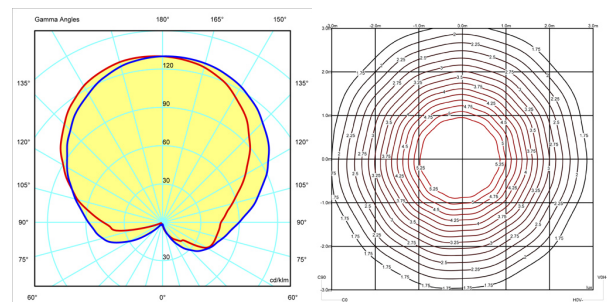

Photometric data