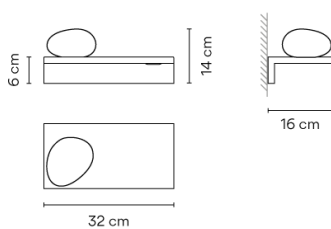

SUITE

Design by Jordi Vilardell & Meritxell Vidal.

VIBIA

Reference

6040.

Application

Wall Lamps

Installation type

Surface

Description

Suite is a wall lamp that boasts different functions, where matter and light are integrated in a single body. Suite houses a stand as well as LED lighting. Designed by Jordi Vilardell & Meritxell Vidal. Available in two finishes: dark brown and white.

Diffuser

Shiny opal triplex blown-glass diffuser

Materials

Shelf: Aluminum
Diffuser: Polycarbonate
Lid: Steel

Finish

6040-14 Matt dark-brown lacquer (RAL 8019)

6040-93 White (RAL 9016)

Sketch

Electrical characteristics

1 x LED 4,48W 350mA

Total 4.5 W