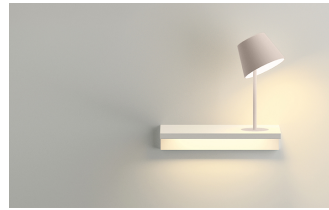

Electrical characteristics

1 x LED STRIP 24V 1,63W
AND
1 x LED 4,48W 350mA

Total 6.1 W

VIBIA