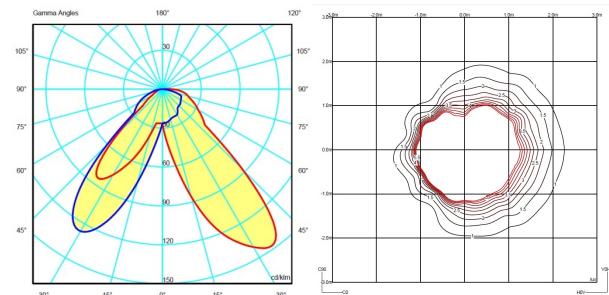

Installation and assembly

Please, see the installation manual

Light distribution

Reading

Lamp having a light beam whose main function is to supply sufficient light for reading.

Photometric data

Certificates