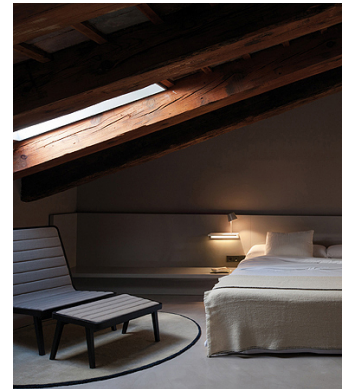

Electrical characteristics

1 x LED STRIP 24V 1,63W
AND
1 x LED 4,48W 350mA

Total 6.1 W

VIBIA