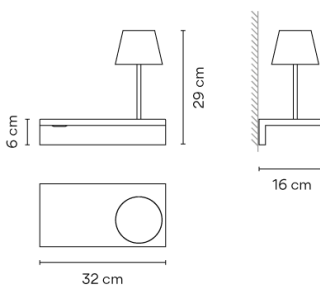

SUITE

Design by Jordi Vilardell & Meritxell Vidal.

Reference

6046.

Application

Wall Lamps

Installation type

Surface

Description

Suite is a wall lamp that boasts different functions, where matter and light are integrated in a single body. Suite houses a stand as well as LED lighting. Designed by Jordi Vilardell & Meritxell Vidal. Available in two finishes: dark brown and white.

Diffuser

Polycarbonate diffuser

Materials

Shelf: Aluminum
Diffuser: Polycarbonate
Lid: Steel
Shade: Aluminum

Finish

6046-14 Matt dark-brown lacquer (RAL 8019)

6046-93 White (RAL 9016)

Sketch